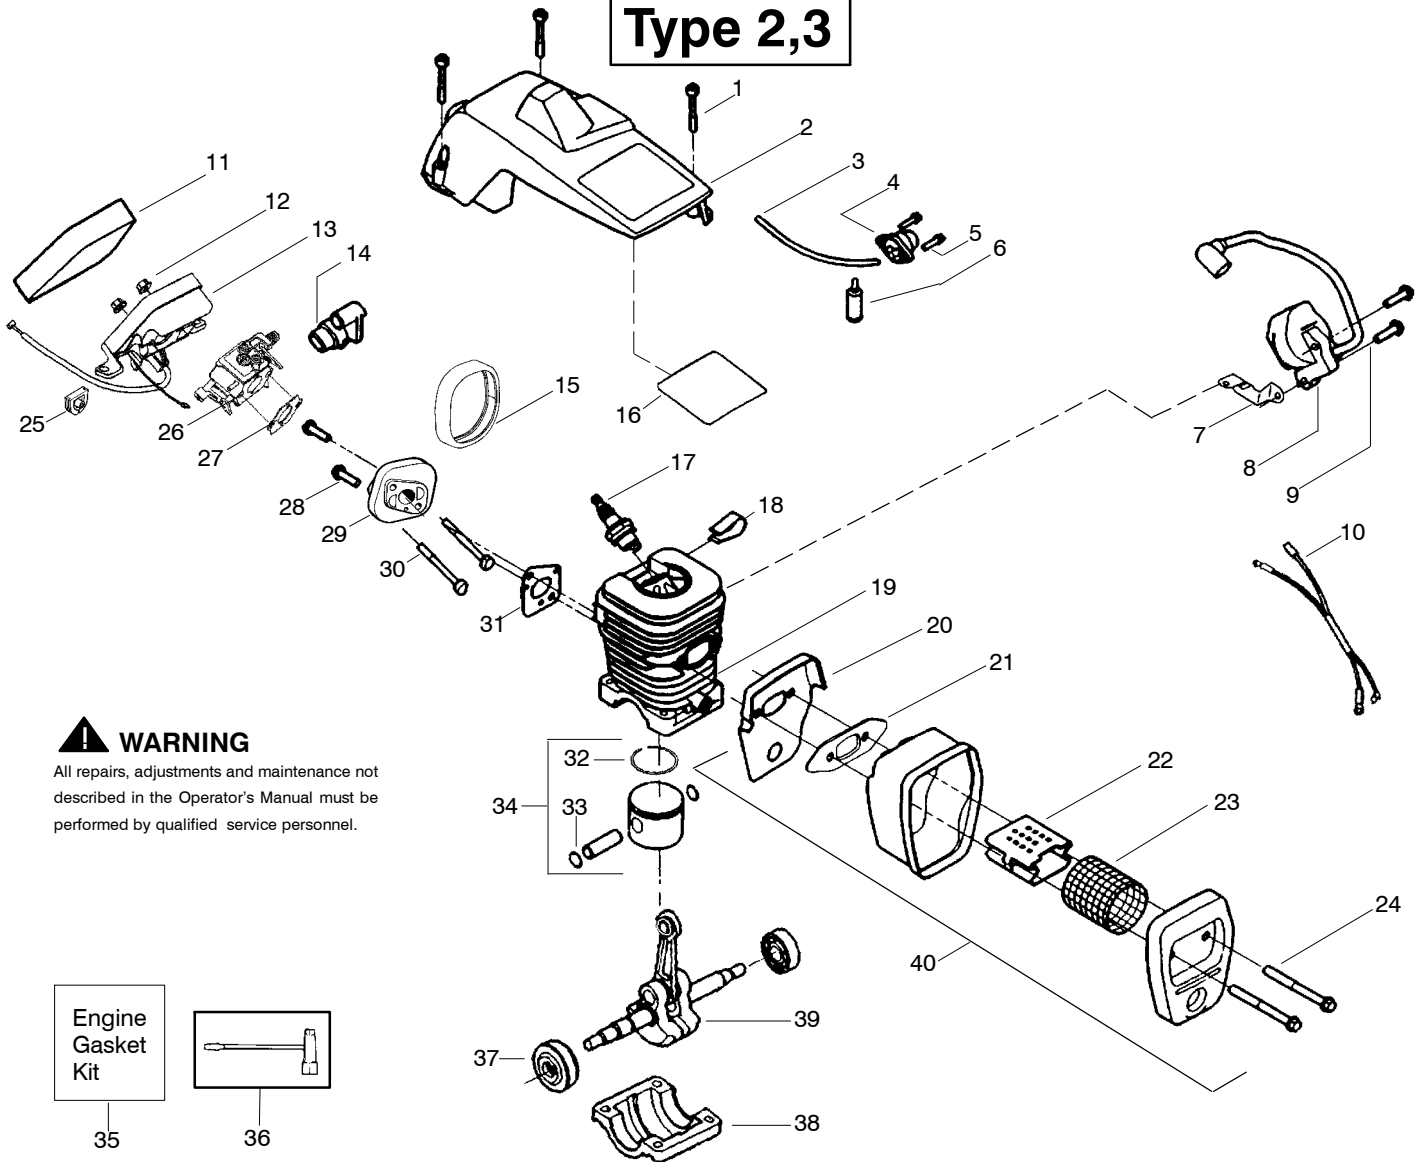

Type 2,3

⚠ WARNING

All repairs, adjustments and maintenance not described in the Operator's Manual must be performed by qualified service personnel.

Ref.	Part No.	Description	Ref.	Part No.	Description	Ref.	Part No.	Description
1.	530016153	Screw	19.	530012550	Cylinder	35.	530069608	Kit-Engine Gasket (Incl. 21, 27 & 31)
2.	530056914	Assy-Cylinder Shield (includes # 16)	20.	530049870	Backplate-Muffler	36.	530031135	Bar Wrench
3.	530069247	Kit-Fuel Line (Small)	21.	530069608	Gasket-Muffler(kit)	37.	530056363	Assy-Seal & Bearing
4.	530071835	Kit-Purge Bulb (incl.#5)	22.	530037813	Diffuser-Muffler	38.	530037935	Cap-Crankcase
5.	530015780	Screw	23.	530036103	Screen-Spark	39.	530047062	Assy-Crankshaft
6.	530095646	Assy-Fuel Pick-up	24.	530016132	Bolt-Muffler	40.	530047207	Assy-Muffler (Incl. 20-24)
7.	530047442	Strap-Ground	25.	530047631	Grommet-Throttle Cable			Not Shown
8.	530039198	Ignition Module	26.	---	Kit-Carburetor			
9.	530015814	Screw		530071820	Zama (W-20)			
10.	530057475	Assy-Wire Harness		530071821	Walbro (WT-662)			
11.	530037793	Foam-Air Filter	27.	530069608	Gasket-Carb. (kit)			Manuals
12.	530016101	Nut	28.	530016386	Screw	↗	545123628	(Scan)
13.	530057702	Assy-Air Box	29.	530049700	Carb. Adapter	↗	545123629	(Euro I)
14.	530035526	Grommet-Carb Adjust	30.	530016187	Screw	↗	545123630	(Euro II)
15.	530054144	Seal-Carb Adapter	31.	530069608	Gasket-Adaptor(kit)	↗	545123631	(Euro III)
16.	530055698	Reflector-Heat	32.	530038729	Ring-Piston	↗	545123632	(Euro IV)
17.	952030150	Spark Plug (RCJ-7Y)	33.	530015697	Retainer-Piston Pin	↗	545123633	(Euro V)
18.	530016136	Clip-High Tension Lead	34.	530071408	Kit-Piston (Incl. 32 & 33)	↗	545123634	(Turkish)
						↗	545123635	(Russian)

↗ = NEW PART NUMBER FOR THIS IPL

★ = REFER TO THE SERVICE REFERENCE INDICATED FOR MORE INFORMATION. (LOCATED AT END OF IPL)