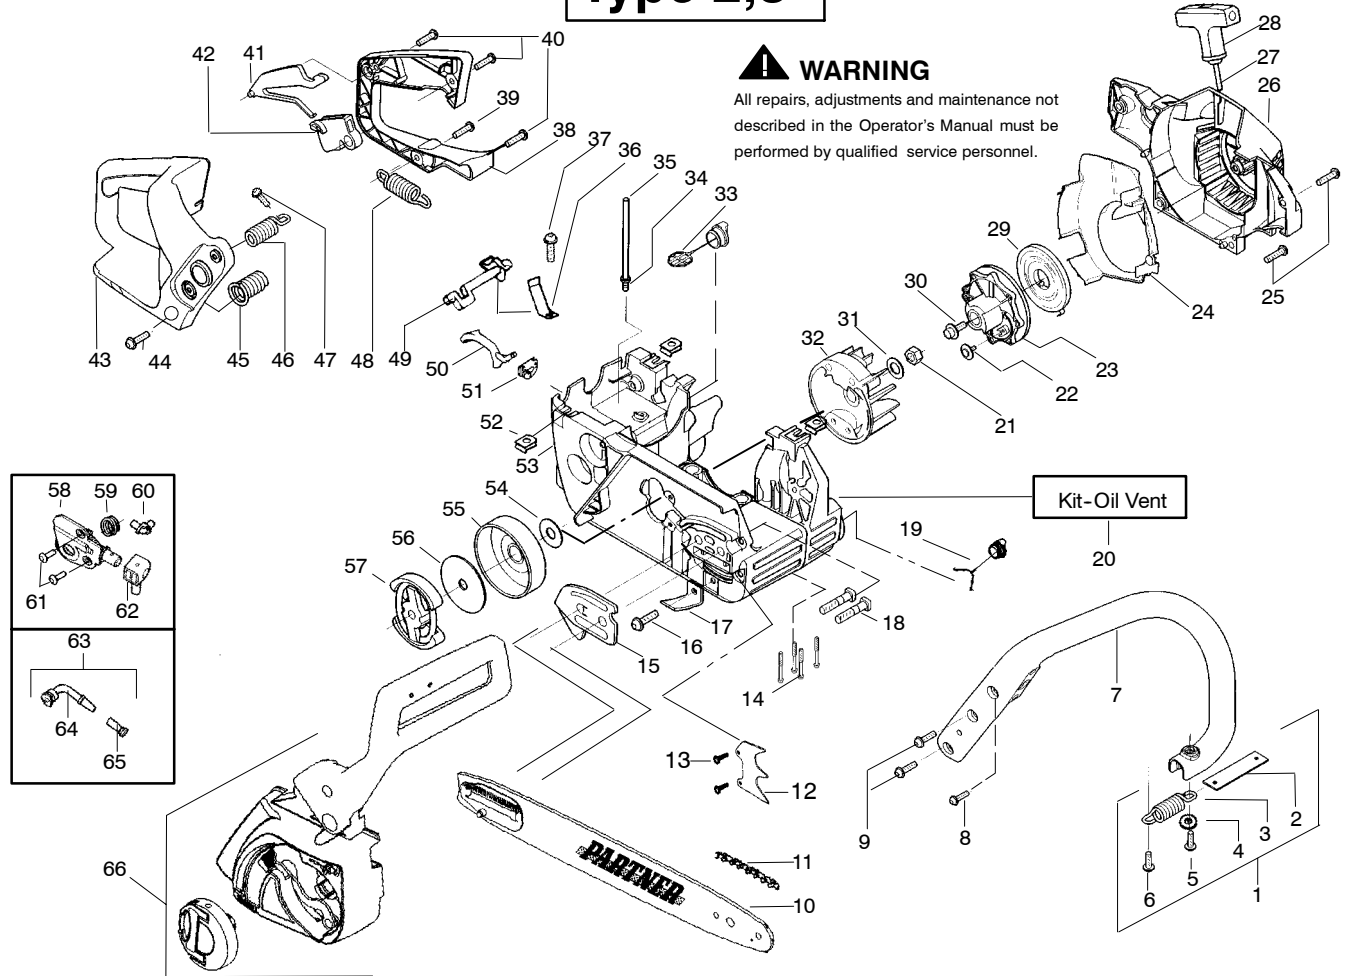

Type 2,3

Ref.	Part No.	Description	Ref.	Part No.	Description	Ref.	Part No.	Description
1.	530059667	Assy.-Isolator	28.	530056402	Handle-Starter	53.	530058733	Kit-Chassis Assy. fuel lines and caps)
2.	530047608	Limiter Strap	29.	530027531	Spring-Recoil	54.	530015907	Washer-Thrust
3.	530059668	Spring-Isolator	30.	530015920	Screw	55.	530047061	Assy.-Clutch Drum w/bearing
4.	530015158	Washer	31.	530015127	Washer-Flywheel	56.	530015611	Washer-Clutch
5.	530016018	Screw	32.	530039187	Assy-Flywheel	57.	530014949	Assy. Clutch
6.	530015843	Screw	33.	530047192	Assy-Fuel Cap	58.	530071259	Kit - Oil Pump (incl. 59,60,62)
7.	530047583	Front Handle	34.	530023877	Fitting-fuel line	59.	530037820	Gear-Worm Spring
8.	530015940	Screw	35.	530069216	Kit-Fuel line (large)	60.	530049477	Elbow-Oil Pickup
9.	530015814	Screw	36.	530016149	Spring-Switch	61.	530016064	Screw
10.	530044900	Bar - 14"	37.	530015775	Screw	62.	530019206	Seal Block
	530044901	Bar - 16"	38.	530047581	Cover-Rear Handle	63.	530047663	Assy-Oil Pick-up (Incl. 64,65)
11.	505369852	Chain - 14"	39.	530015886	Screw	64.	530038373	Pick-up Oiler
	505369856	Chain - 16"	40.	530015906	Screw	65.	530056533	Filter-Oil
12.	530014381	Kit-Spike (Incl. 13)	41.	530036098	Throttle Lockout	66.	545140601	Assy-Chain Brake Adjuster (Incl. Knob)
13.	530016439	Screw	42.	530036097	Trigger-Throttle			
14.	530016132	Screw	43.	530047582	Handle - Rear			
15.	530038238	Plate-Bar Mount.	44.	★★★★★	Screw			
16.	530015814	Screw	45.	★★★★★	Assy Isolator-lower			
17.	530029850	Chain Catcher	46.	530071958	Kit-Isolator (Upper)			
18.	530016133	Bolt-Bar	47.	530015875	Screw			
19.	530010846	Assy-Oil Cap	48.	530059668	Spring-Isolator			
20.	530071666	Kit-Oil Vent	49.	530057473	Lever-Switch			
21.	530016134	Nut-Flywheel	50.	530057474	Lever-Choke			
22.	530016080	Screw	51.	530049005	Grommet-Knob			
23.	530037817	Starter Pulley	52.	530015922	Nut-"U"-Type			
24.	530055723	Baffle-Air						
25.	530015892	Screw						
26.	530056333	Housing-Fan						
27.	530069232	Kit - Rope						

✚ = NEW PART NUMBER FOR THIS IPL

★ = REFER TO THE SERVICE REFERENCE INDICATED FOR MORE INFORMATION. (LOCATED AT END OF IPL)