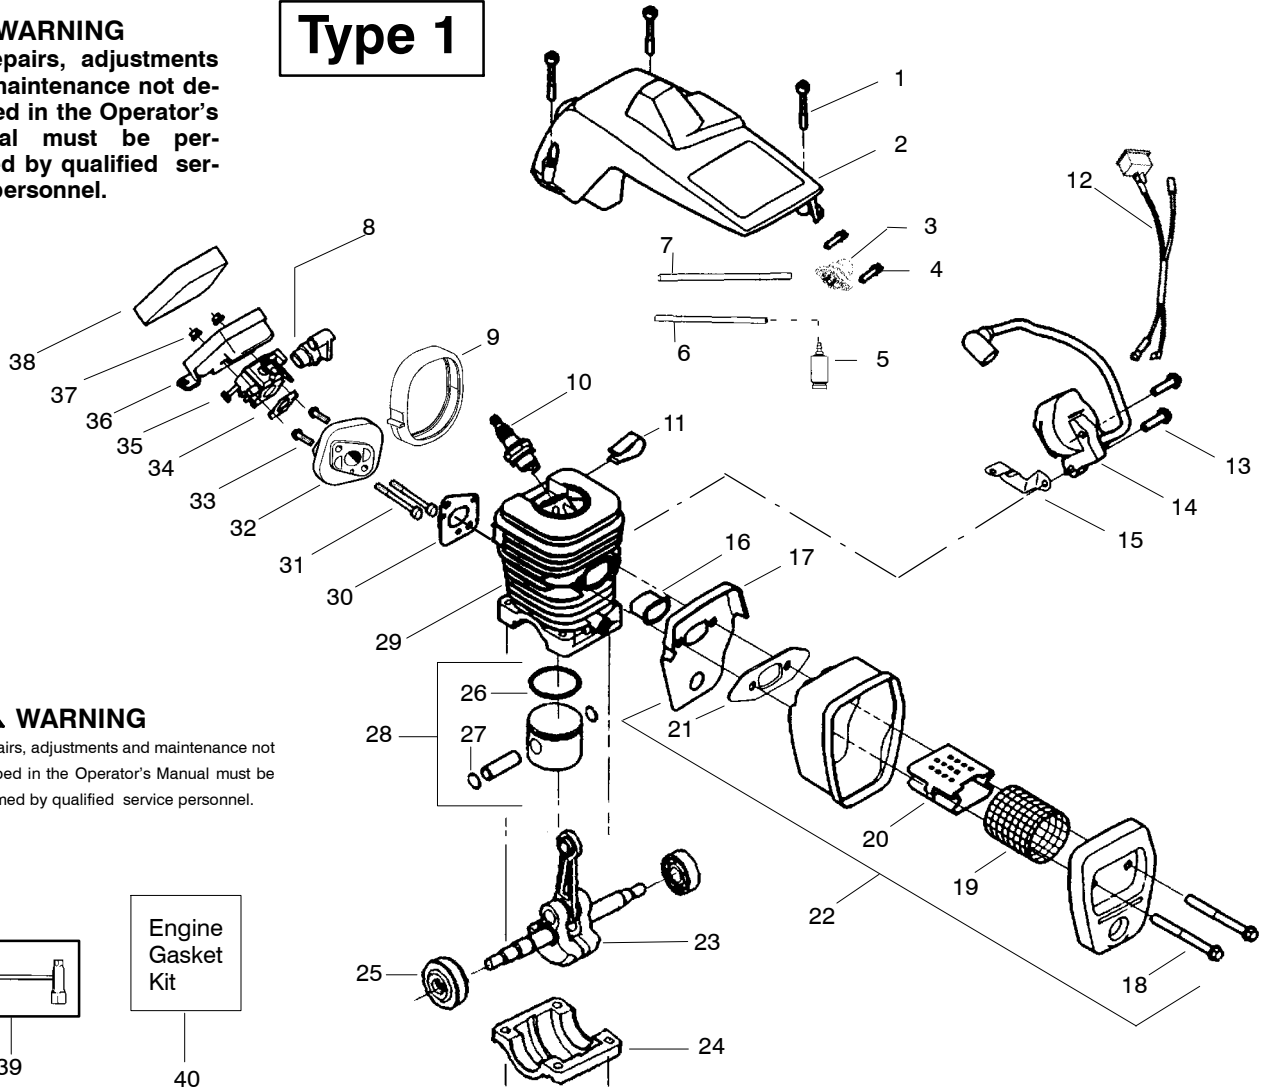

⚠ WARNING
All repairs, adjustments and maintenance not described in the Operator's Manual must be performed by qualified service personnel.

Type 1

⚠ WARNING
All repairs, adjustments and maintenance not described in the Operator's Manual must be performed by qualified service personnel.

39

Engine Gasket Kit

40

Ref.	Part No.	Description	Ref.	Part No.	Description	Ref.	Part No.	Description
1.	530016153	Screw	19.	530036103	Screen-Spark	36.	530047604	Housing-Air Filter
2.	530056914	Assy-Cylinder Shield	20.	530037813	Diffuser-Muffler	37.	530016101	Nut
3.	530047213	Assy-Air Purge	21.	530069608	Gasket-Muffler (kit)	38.	530037793	Air Filter - Foam
4.	530015780	Screw	22.	530047207	Assy-Muffler (Incl. 17-21)	39.	530031135	Scrench
5.	530095646	Assy-Fuel Pick-up Kit-Line Purge/Carb. (Small Dia)	23.	530047062	Assy-Crankshaft	40.	530069608	Kit-Engine Gasket (incl. 34,30,21)
6.	530069247	Kit-Line Purge/Tank (large line)	24.	530037935	Cap-Crankcase			
7.	530069216	Kit-Line Purge/Tank (large line)	25.	530056363	Assy-Seal & Bearing			
8.	530035526	Grommet-Carb Adjust.	26.	530038729	Ring-Piston			
9.	530054144	Seal-Carb Adapter	27.	530015697	Retainer - Piston Pin			
10.	952030150	Spark Plug (RCJ-7Y)	28.	530071408	Kit-Piston - (incl. 26-27)			
11.	530016136	Clip-High Tension Lead	29.	530071412	Kit-Cylinder			
12.	530049117	Assy-Wire Harness (includes switch)	30.	530069608	Gasket-Carb. Adapter (kit)			
13.	530015814	Screw	31.	530016187	Screw			Not Shown
14.	530039198	Module-Ignition	32.	530049700	Carb. Adapter			
15.	530047442	Strap-Ground	33.	530016386	Screw			
16.	530037652	Insulator-Heat	34.	530069608	Carb. Gasket (kit)			
17.	530049870	Back Plate-Muffler	35.	---	Kit-Carburetor			
18.	530016132	Screw		530071621	(WT-625)			
					(Note: Repair kits are not available for this carburetor)			
							530164447	Manual - (Scan)
							530164448	Manual - (Euro I)
							530164449	Manual - (Euro II)